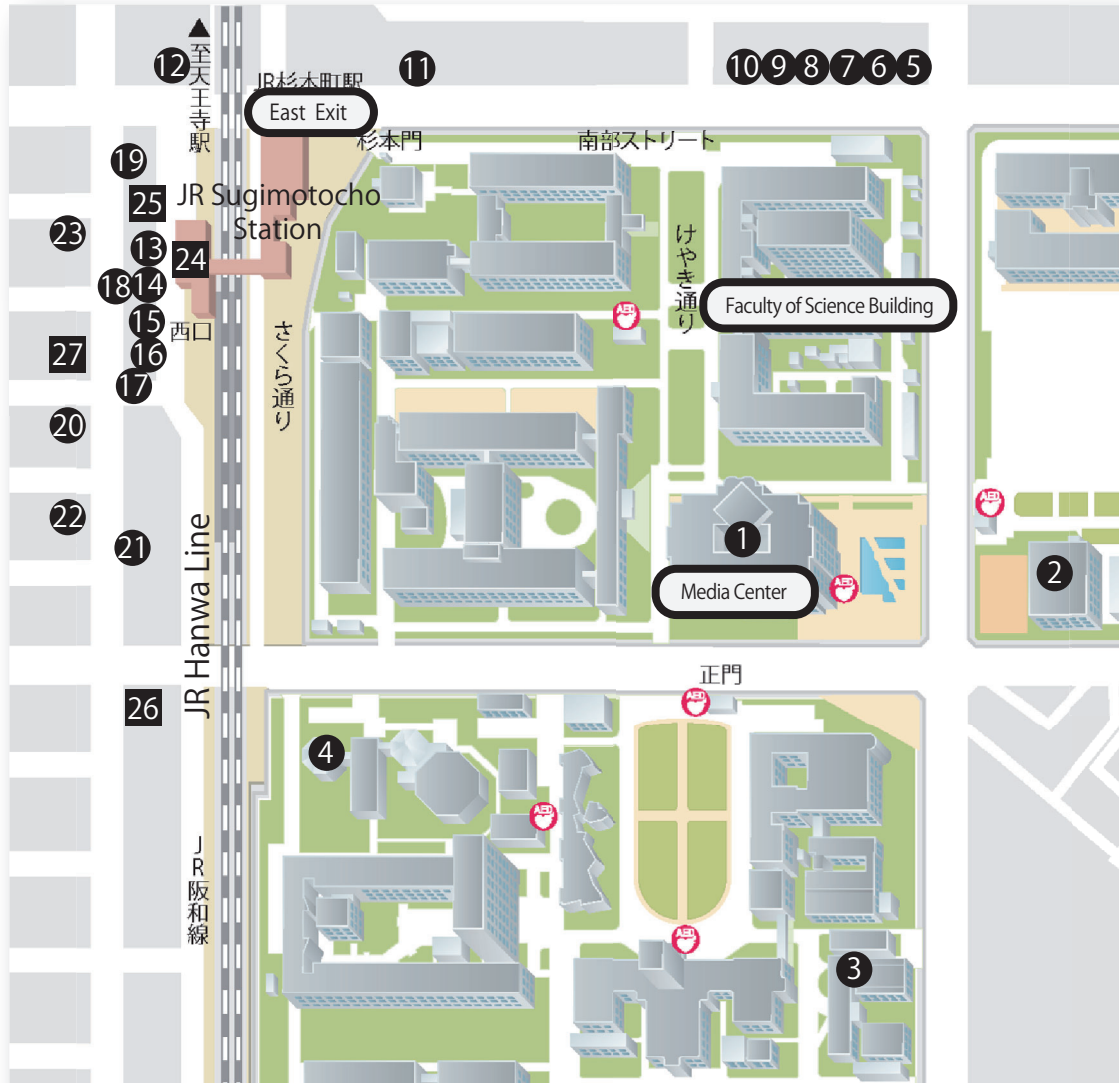

# around OMC Restaurant Map

## Campus

- 1 Nonohana House (Italian)
- 2 North Cafeteria
- 3 South Cafeteria
- 4 Metasequoia (Set Menu)

- 15 Taju (Omelette Rice)
- 16 Mozujiro (Noodles)
- 17 Torishu (Chinese)
- 18 Uruma (Cafe)
- 19 Hokkahokkatei(Lunch Box)
- 20 Jumbo (Udon Noodle)
- 21 Teko (Okonomiyaki)
- 22 Shorakutei (Chinese)
- 23 Awajishima Burger (Hamburger)

## Convenience store

- 24 7-Eleven
- 25 FamilyMart
- 26 FamilyMart
- 27 Lawson Store 100

Updated in August 2023